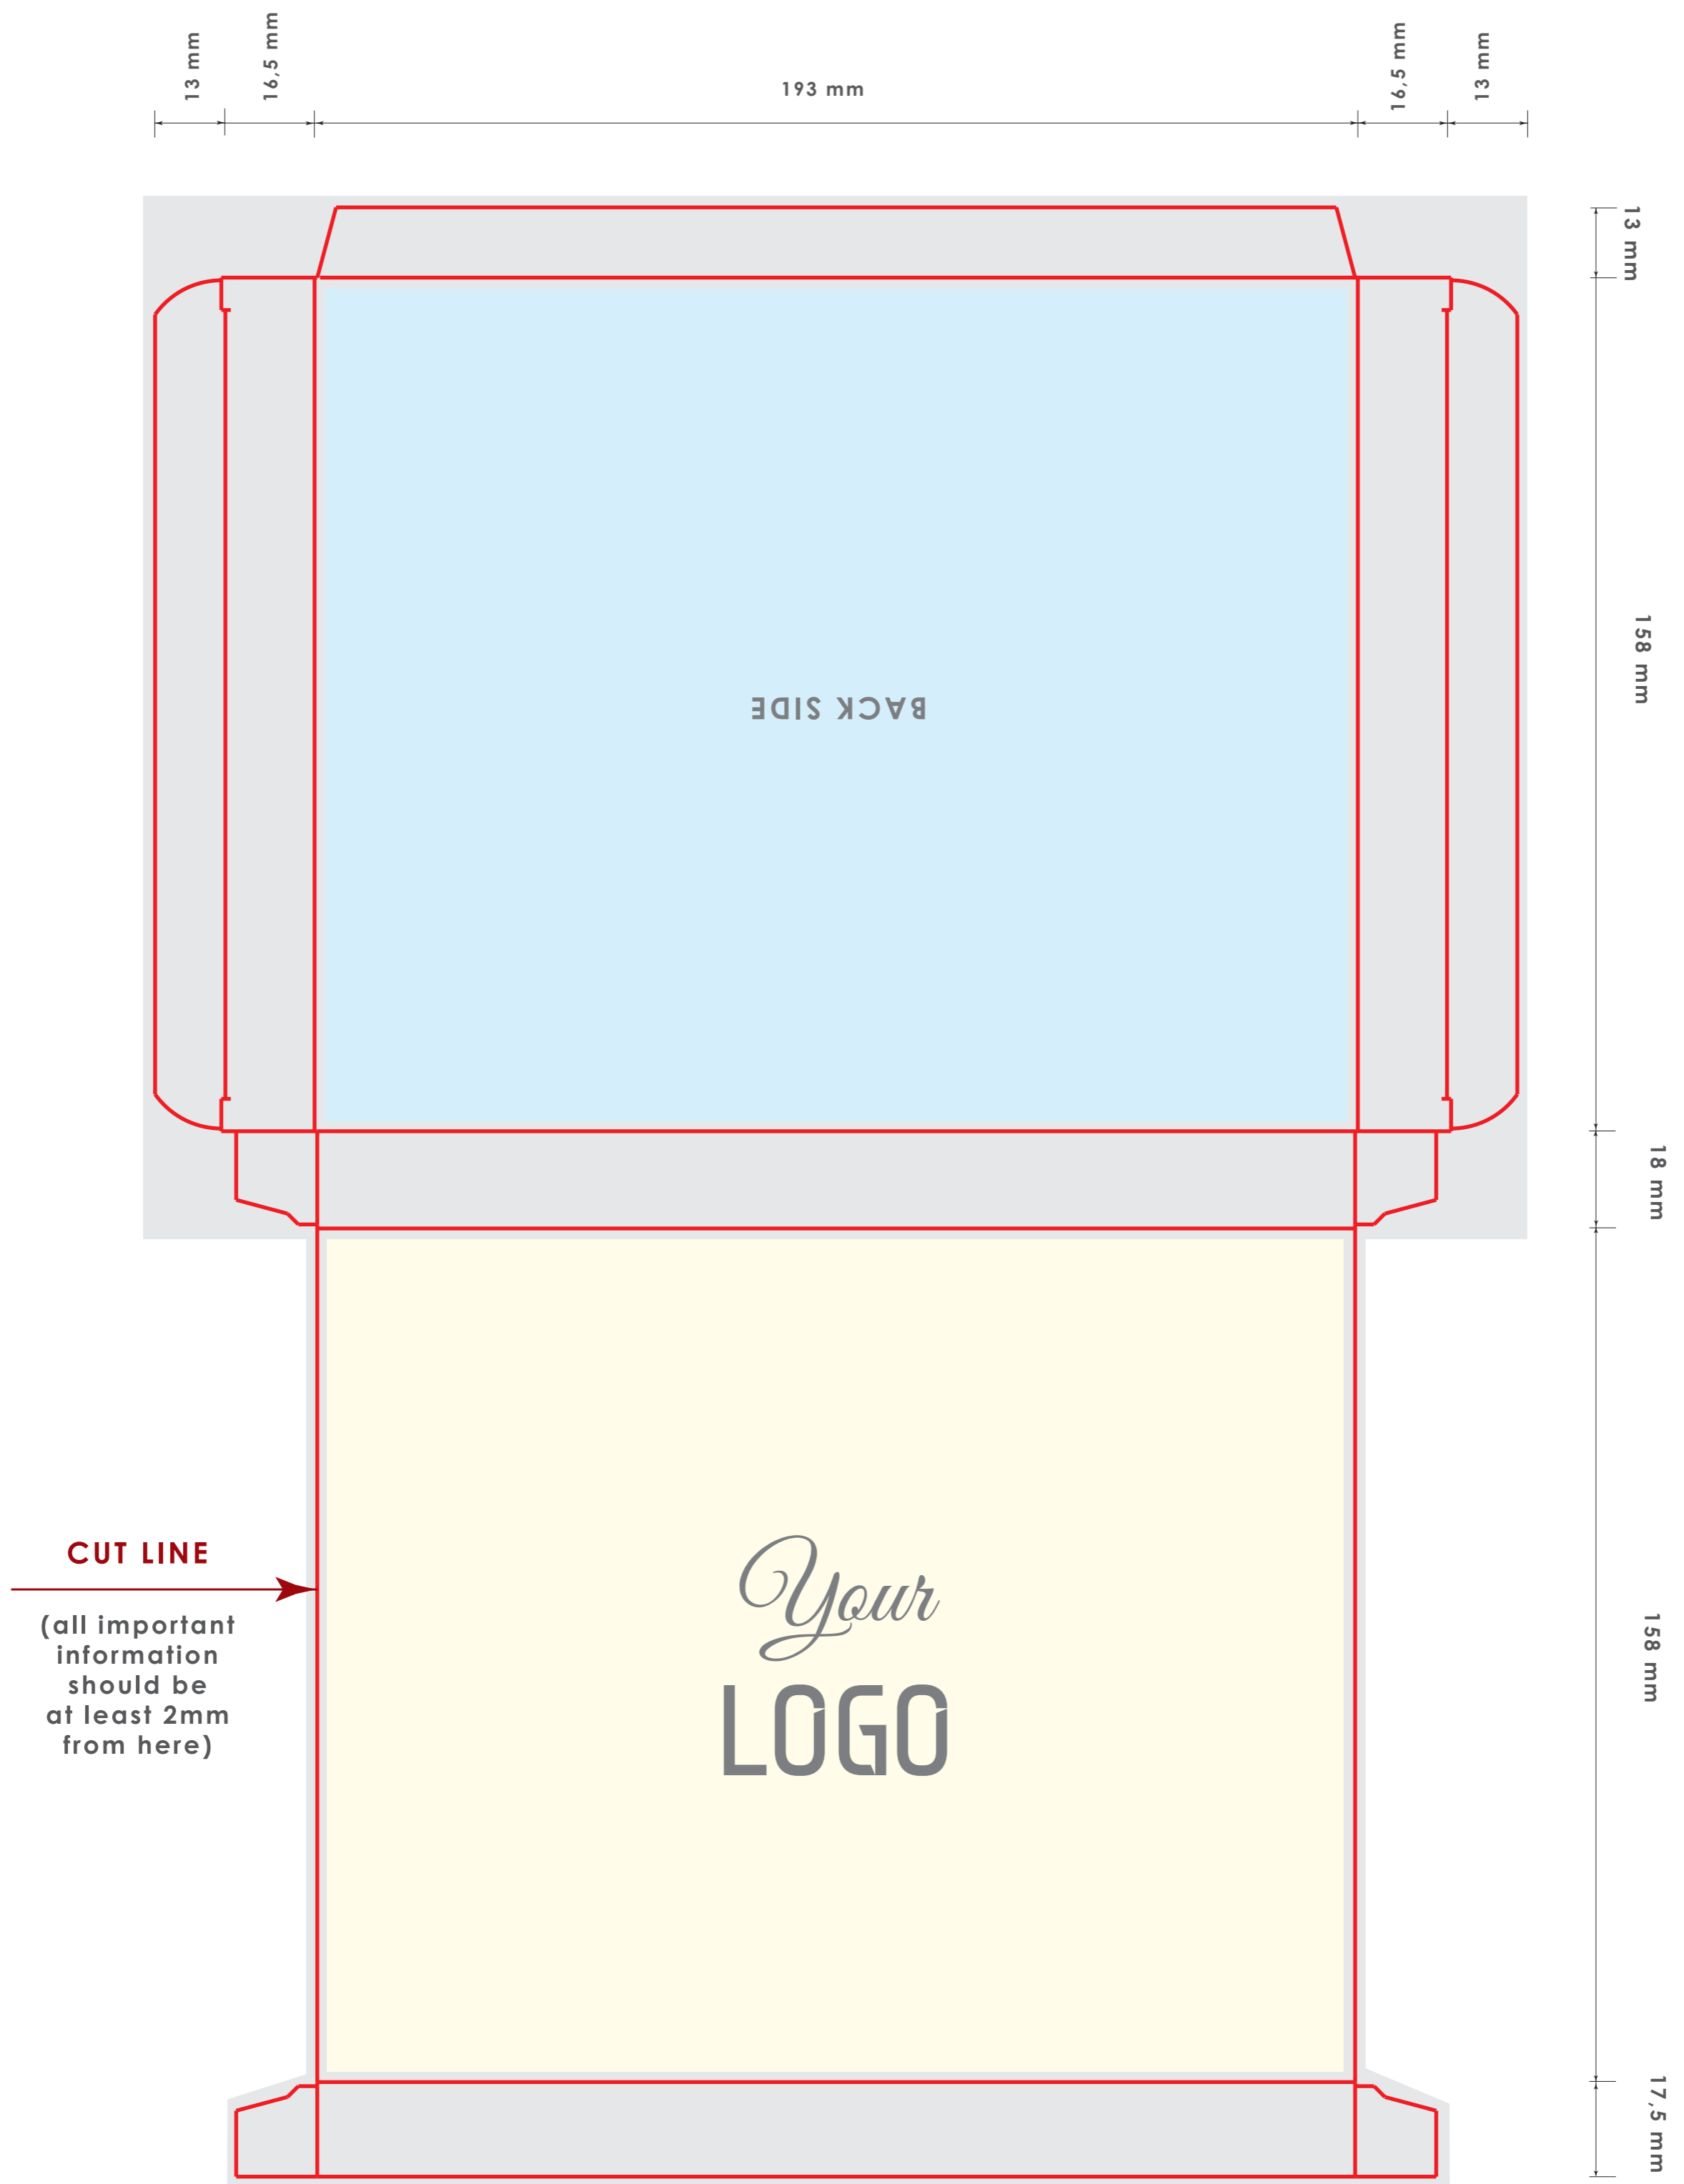

# Chocolate set "Pen-box 20" 100 g

Finished size: 252x364,5 mm  
The layout should include bleed 2mm

-   
**zone 1**  
 please use it for most important information (logo, main message etc)
-   
**zone 2**  
 please use it for secondary information (contact information, ingredients etc)
-   
**zone 3**  
 we do not recommend to put any design elements here

# Chocolate with logo 5 g

FOIL TYPE:

silver

gold