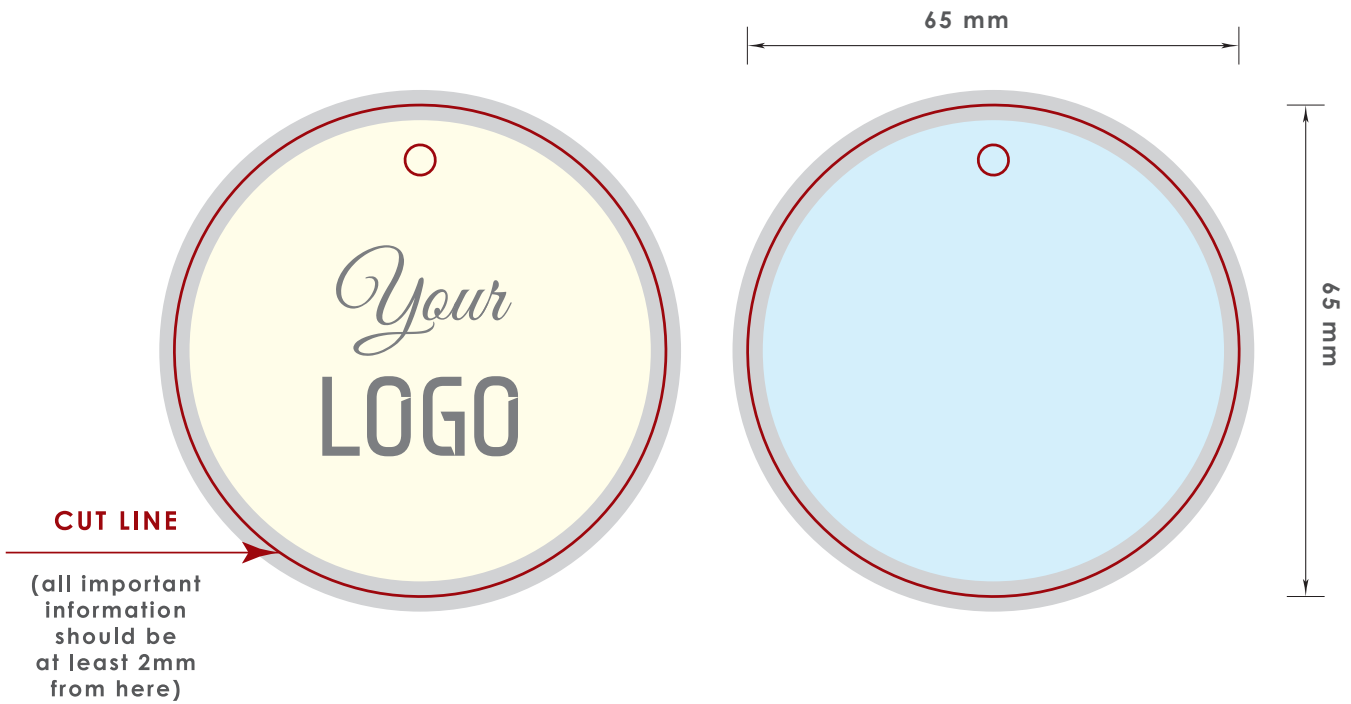

Candy bag "Eco-design" mini

Finished size: 140x70x60 mm
The layout should include bleed 2mm

Chocolate with logo 9.5 g "Rigel"

Finished size: 60x60 mm
The layout should include bleed 2mm

FOIL TYPE:

silver

gold