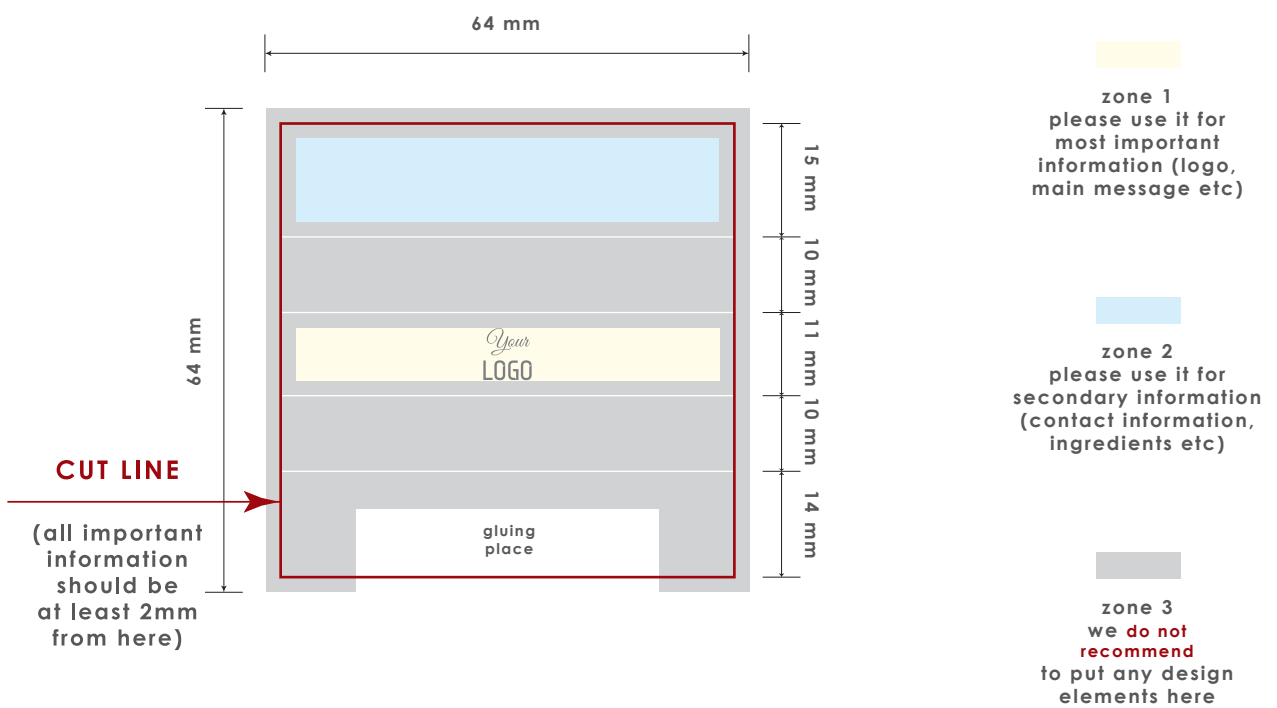

Candy bag "Eco-design" mini

Finished size: 140x70x60 mm
The layout should include bleed 2mm

Chocolate with logo 9.5 g "Rigel"

Finished size: 60x60 mm
The layout should include bleed 2mm

FOIL TYPE:

silver

gold